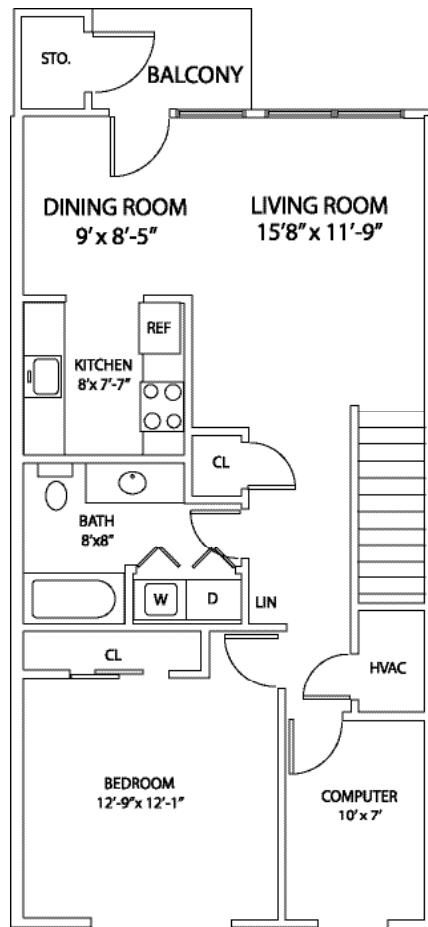

# The Washington

1 Bedroom/1 Bath

## The Washington

Kitchen—8'7" x 7'

Bedroom 1—12'-9" x 12'-1"

Living Room/Dining Room—24'-8" x 11'-9"

Bath 1—8' x 8'

Call (518) 274-7400  
for more information  
email: [info@albanyriversedge.com](mailto:info@albanyriversedge.com)