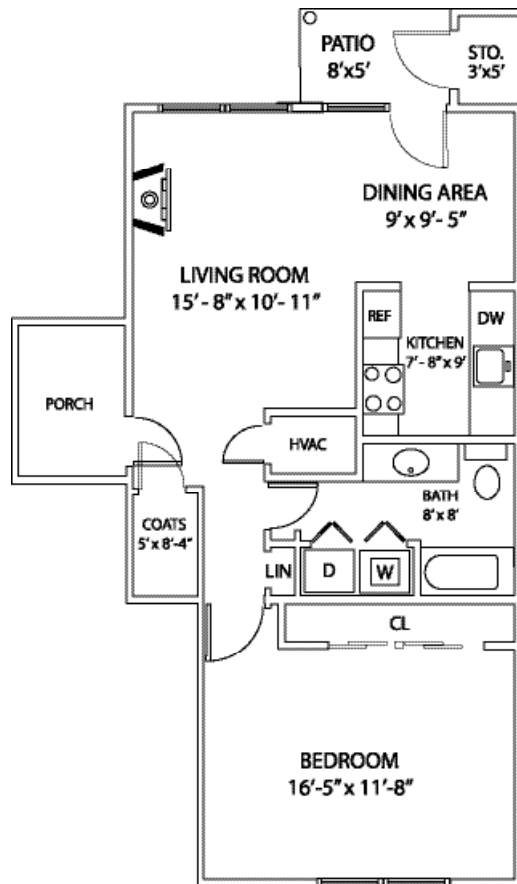

# The McGill

1 Bedroom/1 Bath

## The McGill

Kitchen—7'-8" x 9'

Bedroom 1—16'-5" x 11'-8"

Living Room/Dining Room—25'-5" x 10'-11"

Bath 1—8' x 8'

Call (518) 274-7400  
for more information  
email: [info@albanyriversedge.com](mailto:info@albanyriversedge.com)