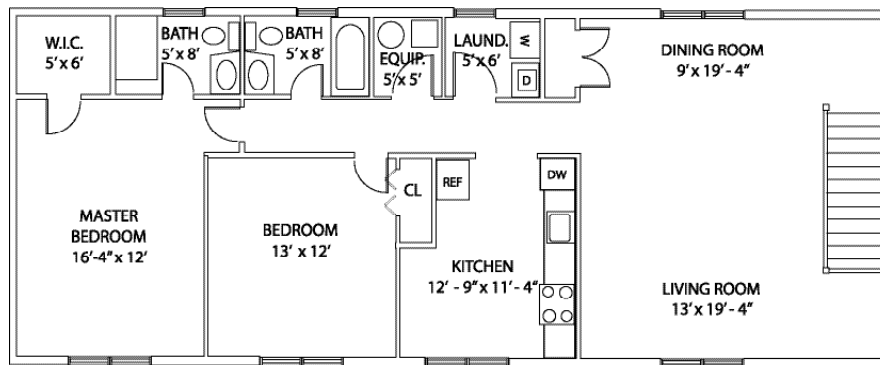

The Hudson

2 Bedrooms/2 Baths

The Hudson

Kitchen—12'-9" x 11'-4"
Bedroom 1—16'-4" x 12'
Bedroom 2—13' x 12'
Living Room/Dining Room—22' x 38'-8"
Bath 1—5' x 8'
Bath 2—5' x 8'

Call (518) 274-7400
for more information
email: info@albanyriversedge.com