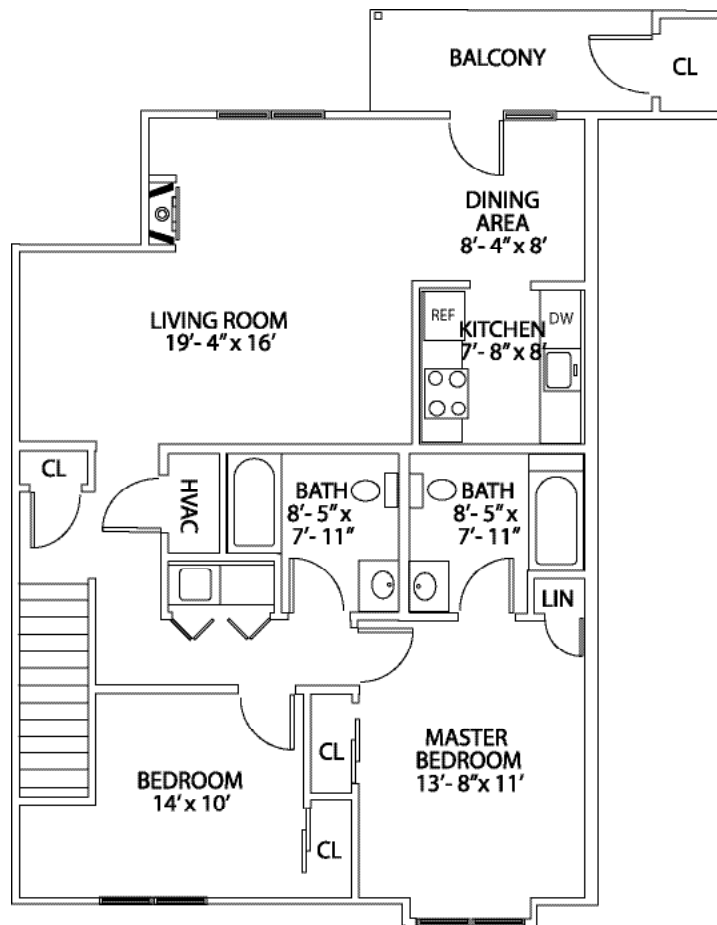

The Empire

2 Bedrooms/2 Baths

The Empire

- Kitchen—7'-8" x 8'
- Bedroom 1—13'-8" x 11'
- Bedroom 2—14' x 10'
- Living Room/Dining Room—27'-8" x 16'
- Bath 1—8'-5" x 7'-11"
- Bath 2—8'-5" x 7'-11"

Call (518) 274-7400
for more information
email: info@albanyriversedge.com