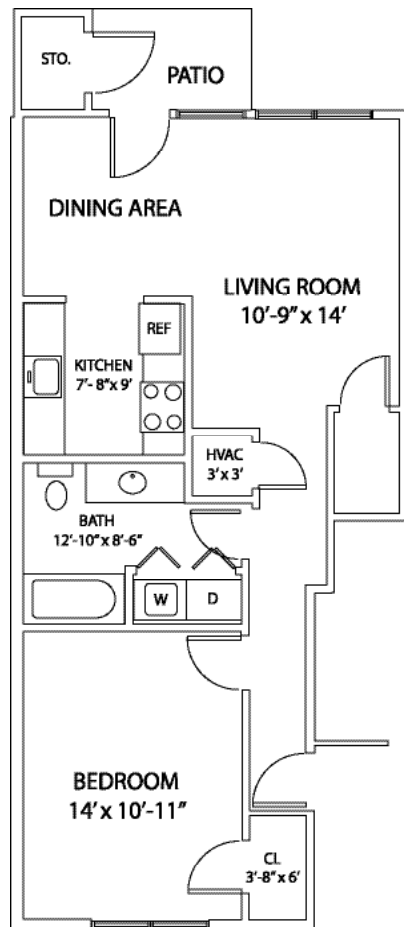

# The Concourse

*1 Bedroom/1 Bath*

## The Concourse

Kitchen—7'-8" x 9'

Bedroom 1—14' x 10'-11"

Living Room/Dining Room—18'-5" x 14'

Bath 1—12'-10" x 8'-6"

Call (518) 274-7400  
for more information  
email: [info@albanyriversedge.com](mailto:info@albanyriversedge.com)