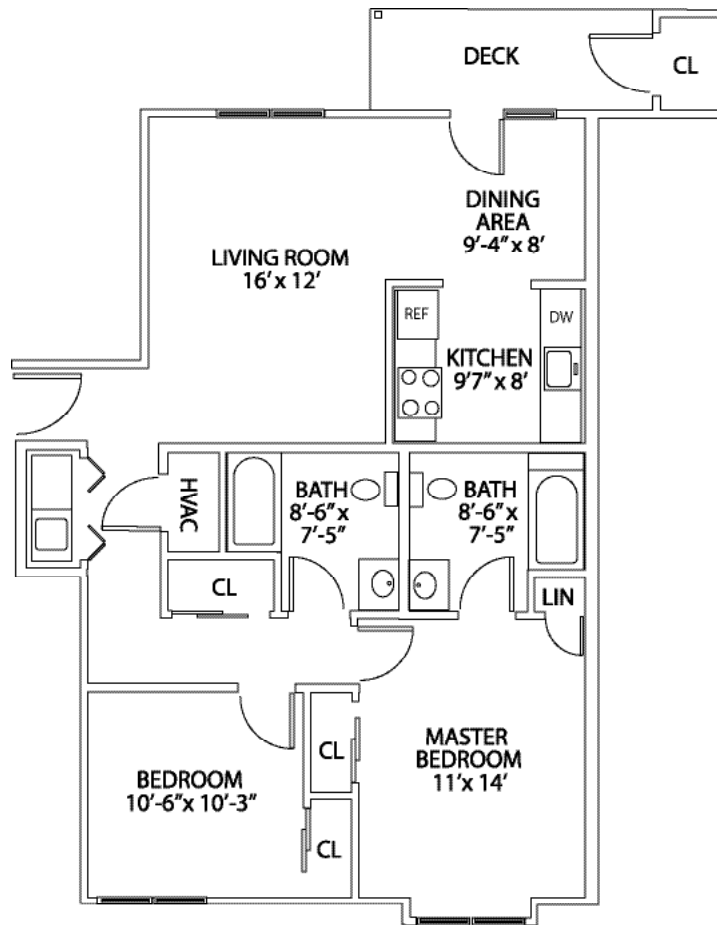

The Clinton

2 Bedrooms/2 Baths

The Clinton

Kitchen—9'-7" x 7'-5"
Bedroom 1—11' x 14'
Bedroom 2—10'-6" x 10'-3"
Living Room/Dining Room—9'-4" x 8'
Bath 1—8'-6" x 7'-5"
Bath 2—8'-6" x 7'-5"

Call (518) 274-7400
for more information
email: info@albanyriversedge.com