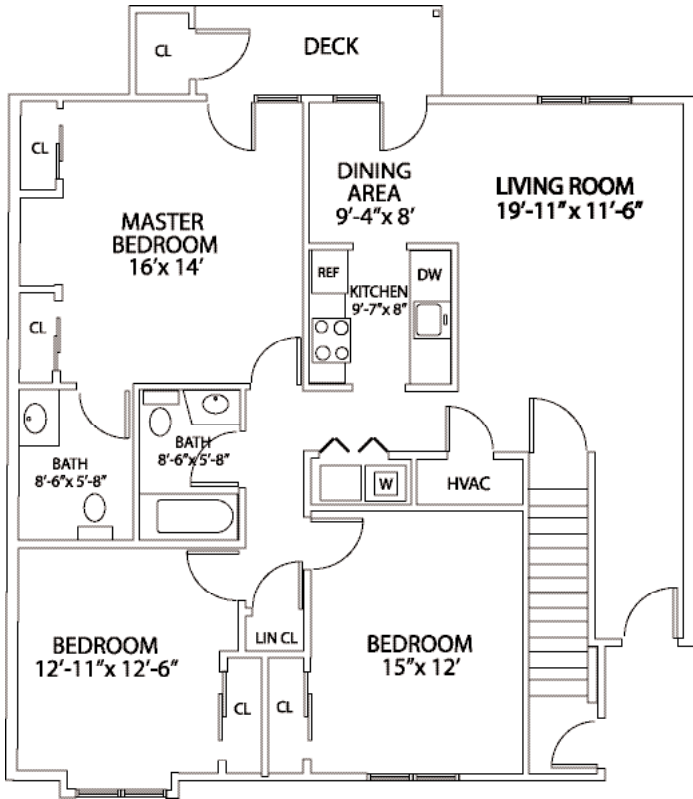

# The Lafayette

3 Bedrooms/2 Baths

## The Lafayette

Kitchen—9'-7" x 8'

Bedroom 1—16' x 14'

Bedroom 2—15' x 12'

Living Room/Dining Room—19'-11" x 11'-6"

Bath 1—8'-6" x 5'-8"

Bath 2—8'-6" x 5'-8"

Call (518) 274-7400  
for more information